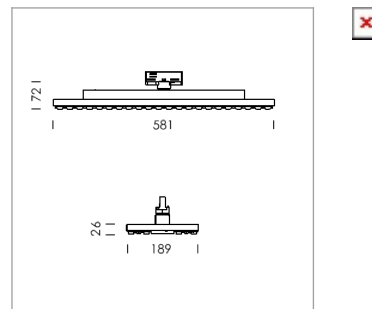

Ontero TX

Article number: 21390009

LIGHT TECHNOLOGY

LED	SMD-Board
Light colour	840
Luminous flux	5950 - 10510 lm
System power	38 W - 72 W
Luminaire Efficiency	157 lm/W - 146 lm/W
Reflector	Xtra WideFlood
Beam angle	90°

LUMINAIRE

Rotation angle	330°
Weight	3.1 kg
Protection rating . class	IP 20 . I
Luminaire colour	matt silver

Surface-mounted luminaire with LED, rated life of the LED L80/B50 > 50000 h, colour rendering index CRI > 80, chromaticity tolerance 3 SDCM (initial), extra wide, homogeneous light distribution pattern, TIR-lens made of PMMA, power selection via DIP switch, 8 possible levels: 38 W (5530 lm), 42 W (6130 lm), 47 W (6700 lm), 52 W (7280 lm), 57 W (7850 lm , preset), 62W (8390 lm), 67 W (8950 lm), 72 W (9490 lm), rotation angle 330°, luminaire housing sheet steel, powder-coated, matt silver,