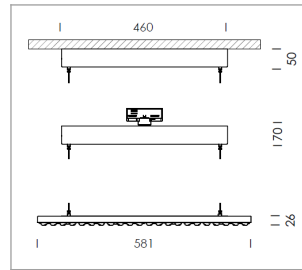

Pendiro TX

Article number: 80840001

LIGHT TECHNOLOGY

LED	SMD-Bord
Light colour	830
Luminous flux	5770 lm
System power	42 W
Luminaire Efficiency	137 lm/W
Reflector	doppelt asymmetrisch
Beam angle	2 x 20°

LUMINAIRE

Rotation angle	+165° / -165°
Weight	3.7 kg
Protection rating . class	IP 20 . I
Luminaire colour	matt black

Suspended luminaire with LED, rated life of the LED L80/B50 > 50000 h, colour rendering index CRI > 80, chromaticity tolerance 3 SDCM (initial), double asymmetrical light distribution pattern, lens made of PMMA, luminaire housing sheet steel, powder-coated, matt black, power supply via suspension cables