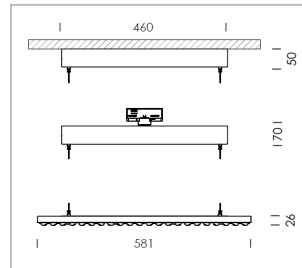

Pendiro TX

Article number: 80840001

LIGHT TECHNOLOGY

LED	SMD-Bord
Light colour	830
Luminous flux	6250 lm
System power	45 W
Luminaire Efficiency	139 lm/W
Reflector	doppelt asymmetrisch
Beam angle	2 x 20°

LUMINAIRE

Rotation angle	+165° / -165°
Weight	3.7 kg
Protection rating . class	IP 20 . I
Luminaire colour	matt black

Suspended luminaire with LED, rated life of the LED L80/B50 > 50000 h, colour rendering index CRI > 80, chromaticity tolerance 3 SDCM (initial), double asymmetrical light distribution pattern, lens made of PMMA, luminaire housing sheet steel, powder-coated, matt black, power supply via suspension cables