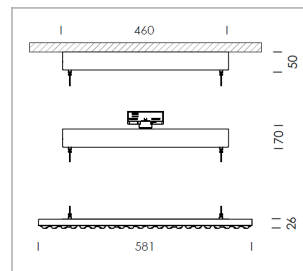

Pendiro TX

Article number: 80840001

LIGHT TECHNOLOGY

LED	SMD-Bord
Light colour	830
Luminous flux	6250 lm
System power	45 W
Luminaire Efficiency	139 lm/W
Reflector	doppelt asymmetrisch
Beam angle	2 x 20°

LUMINAIRE

Rotation angle	+165° / -165°
Weight	3.7 kg
Protection rating . class	IP 20 . I
Luminaire colour	matt black

Suspended luminaire with LED, rated life of the LED L80/B50 > 50000 h, colour rendering index CRI > 80, chromaticity tolerance 3 SDCM (initial), double asymmetrical light distribution pattern, lens made of PMMA, luminaire housing sheet steel, powder-coated, matt black, power supply via suspension cables