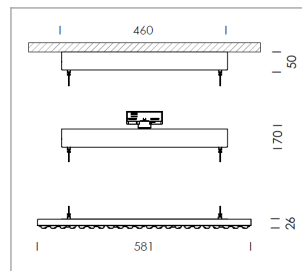

### LIGHT TECHNOLOGY

LED	SMD-Bord
Light colour	830
Luminous flux	6730 lm
System power	49 W
Luminaire Efficiency	137 lm/W
Reflector	doppelt asymmetrisch
Beam angle	2 x 20°

### LUMINAIRE

Rotation angle	+165° / -165°
Weight	3.7 kg
Protection rating . class	IP 20 . I
Luminaire colour	matt black

Suspended luminaire with LED, rated life of the LED L80/B50 > 50000 h, colour rendering index CRI > 80, chromaticity tolerance 3 SDCM (initial), double asymmetrical light distribution pattern, lens made of PMMA, luminaire housing sheet steel, powder-coated, matt black, power supply via suspension cables