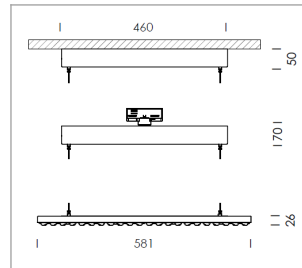

### LIGHT TECHNOLOGY

LED	SMD-Bord
Light colour	830
Luminous flux	7180 lm
System power	53 W
Luminaire Efficiency	135 lm/W
Reflector	doppelt asymmetrisch
Beam angle	2 x 20°

### LUMINAIRE

Rotation angle	+165° / -165°
Weight	3.7 kg
Protection rating . class	IP 20 . I
Luminaire colour	matt black

Suspended luminaire with LED, rated life of the LED L80/B50 > 50000 h, colour rendering index CRI > 80, chromaticity tolerance 3 SDCM (initial), double asymmetrical light distribution pattern, lens made of PMMA, luminaire housing sheet steel, powder-coated, matt black, power supply via suspension cables