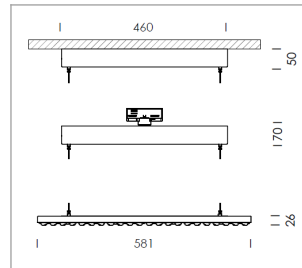

Pendiro TX

Article number: 80840001

LIGHT TECHNOLOGY

LED	SMD-Bord
Light colour	830
Luminous flux	7670 lm
System power	56 W
Luminaire Efficiency	137 lm/W
Reflector	doppelt asymmetrisch
Beam angle	2 x 20°

LUMINAIRE

Rotation angle	+165° / -165°
Weight	3.7 kg
Protection rating . class	IP 20 . I
Luminaire colour	matt black

Suspended luminaire with LED, rated life of the LED L80/B50 > 50000 h, colour rendering index CRI > 80, chromaticity tolerance 3 SDCM (initial), double asymmetrical light distribution pattern, lens made of PMMA, luminaire housing sheet steel, powder-coated, matt black, power supply via suspension cables