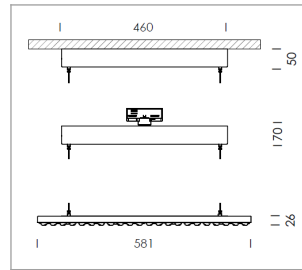

### LIGHT TECHNOLOGY

LED	SMD-Bord
Light colour	830
Luminous flux	8120 lm
System power	60 W
Luminaire Efficiency	135 lm/W
Reflector	doppelt asymmetrisch
Beam angle	2 x 20°

### LUMINAIRE

Rotation angle	+165° / -165°
Weight	3.7 kg
Protection rating . class	IP 20 . I
Luminaire colour	matt black

Suspended luminaire with LED, rated life of the LED L80/B50 > 50000 h, colour rendering index CRI > 80, chromaticity tolerance 3 SDCM (initial), double asymmetrical light distribution pattern, lens made of PMMA, luminaire housing sheet steel, powder-coated, matt black, power supply via suspension cables