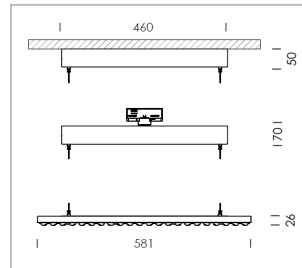

Pendiro TX

Article number: 80840001

LIGHT TECHNOLOGY

LED	SMD-Bord
Light colour	830
Luminous flux	8590 lm
System power	64 W
Luminaire Efficiency	134 lm/W
Reflector	doppelt asymmetrisch
Beam angle	2 x 20°

LUMINAIRE

Rotation angle	+165° / -165°
Weight	3.7 kg
Protection rating . class	IP 20 . I
Luminaire colour	matt black

Suspended luminaire with LED, rated life of the LED L80/B50 > 50000 h, colour rendering index CRI > 80, chromaticity tolerance 3 SDCM (initial), double asymmetrical light distribution pattern, lens made of PMMA, luminaire housing sheet steel, powder-coated, matt black, power supply via suspension cables