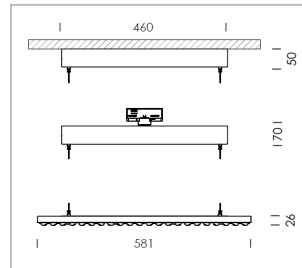

### LIGHT TECHNOLOGY

LED	SMD-Bord
Light colour	835
Luminous flux	5990 lm
System power	42 W
Luminaire Efficiency	143 lm/W
Reflector	doppelt asymmetrisch
Beam angle	2 x 20°

### LUMINAIRE

Rotation angle	+165° / -165°
Weight	3.7 kg
Protection rating . class	IP 20 . I
Luminaire colour	matt black

Suspended luminaire with LED, rated life of the LED L80/B50 > 50000 h, colour rendering index CRI > 80, chromaticity tolerance 3 SDCM (initial), double asymmetrical light distribution pattern, lens made of PMMA, luminaire housing sheet steel, powder-coated, matt black, power supply via suspension cables