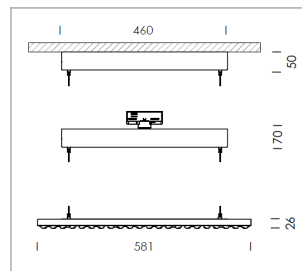

Pendiro TX

Article number: 80840002

LIGHT TECHNOLOGY

LED	SMD-Bord
Light colour	835
Luminous flux	6480 lm
System power	45 W
Luminaire Efficiency	144 lm/W
Reflector	doppelt asymmetrisch
Beam angle	2 x 20°

LUMINAIRE

Rotation angle	+165° / -165°
Weight	3.7 kg
Protection rating . class	IP 20 . I
Luminaire colour	matt black

Suspended luminaire with LED, rated life of the LED L80/B50 > 50000 h, colour rendering index CRI > 80, chromaticity tolerance 3 SDCM (initial), double asymmetrical light distribution pattern, lens made of PMMA, luminaire housing sheet steel, powder-coated, matt black, power supply via suspension cables

Canopy with SELV driver with adjustable system power in 8 steps (38 W to 64 W), choice by DIP-Switch, 220-240 V~ / 50-60 Hz, max. 16 Pcs. luminaires per circuit (B16A fuse), Steel sheet powder-coated

Order separately: