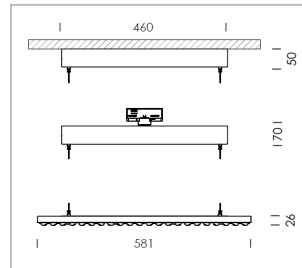

### LIGHT TECHNOLOGY

LED	SMD-Bord
Light colour	835
Luminous flux	8910 lm
System power	64 W
Luminaire Efficiency	139 lm/W
Reflector	doppelt asymmetrisch
Beam angle	2 x 20°

### LUMINAIRE

Rotation angle	+165° / -165°
Weight	3.7 kg
Protection rating . class	IP 20 . I
Luminaire colour	matt black

Suspended luminaire with LED, rated life of the LED L80/B50 > 50000 h, colour rendering index CRI > 80, chromaticity tolerance 3 SDCM (initial), double asymmetrical light distribution pattern, lens made of PMMA, luminaire housing sheet steel, powder-coated, matt black, power supply via suspension cables