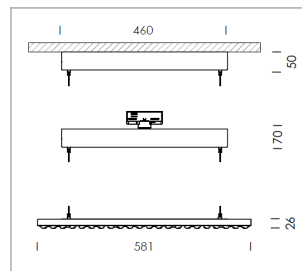

### LIGHT TECHNOLOGY

LED	SMD-Bord
Light colour	840
Luminous flux	7080 lm
System power	49 W
Luminaire Efficiency	144 lm/W
Reflector	doppelt asymmetrisch
Beam angle	2 x 20°

### LUMINAIRE

Rotation angle	+165° / -165°
Weight	3.7 kg
Protection rating . class	IP 20 . I
Luminaire colour	matt black

Suspended luminaire with LED, rated life of the LED L80/B50 > 50000 h, colour rendering index CRI > 80, chromaticity tolerance 3 SDCM (initial), double asymmetrical light distribution pattern, lens made of PMMA, luminaire housing sheet steel, powder-coated, matt black, power supply via suspension cables