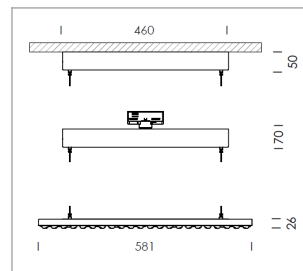

### LIGHT TECHNOLOGY

LED	SMD-Bord
Light colour	840
Luminous flux	9030 lm
System power	64 W
Luminaire Efficiency	141 lm/W
Reflector	doppelt asymmetrisch
Beam angle	2 x 20°

### LUMINAIRE

Rotation angle	+165° / -165°
Weight	3.7 kg
Protection rating . class	IP 20 . I
Luminaire colour	matt black

Suspended luminaire with LED, rated life of the LED L80/B50 > 50000 h, colour rendering index CRI > 80, chromaticity tolerance 3 SDCM (initial), double asymmetrical light distribution pattern, lens made of PMMA, luminaire housing sheet steel, powder-coated, matt black, power supply via suspension cables