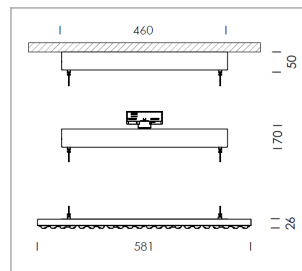

Pendiro TX

Article number: 80840004

LIGHT TECHNOLOGY

LED	SMD-Bord
Light colour	830
Luminous flux	6250 lm
System power	45 W
Luminaire Efficiency	139 lm/W
Reflector	doppelt asymmetrisch
Beam angle	2 x 20°

LUMINAIRE

Rotation angle	+165° / -165°
Weight	3.7 kg
Protection rating . class	IP 20 . I
Luminaire colour	matt white

Suspended luminaire with LED, rated life of the LED L80/B50 > 50000 h, colour rendering index CRI > 80, chromaticity tolerance 3 SDCM (initial), double asymmetrical light distribution pattern, lens made of PMMA, luminaire housing sheet steel, powder-coated, matt white, power supply via suspension cables

Canopy with SELV driver with adjustable system power in 8 steps (38 W to 64 W), choice by DIP-Switch, 220-240 V~ / 50-60 Hz, max. 16 Pcs. luminaires per circuit (B16A fuse), Steel sheet powder-coated

Order separately: