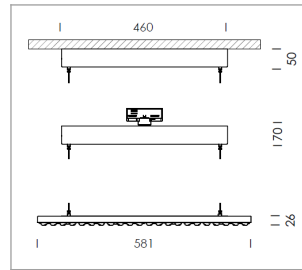

### LIGHT TECHNOLOGY

LED	SMD-Bord
Light colour	830
Luminous flux	6730 lm
System power	49 W
Luminaire Efficiency	137 lm/W
Reflector	doppelt asymmetrisch
Beam angle	2 x 20°

### LUMINAIRE

Rotation angle	+165° / -165°
Weight	3.7 kg
Protection rating . class	IP 20 . I
Luminaire colour	matt white

Suspended luminaire with LED, rated life of the LED L80/B50 > 50000 h, colour rendering index CRI > 80, chromaticity tolerance 3 SDCM (initial), double asymmetrical light distribution pattern, lens made of PMMA, luminaire housing sheet steel, powder-coated, matt white, power supply via suspension cables