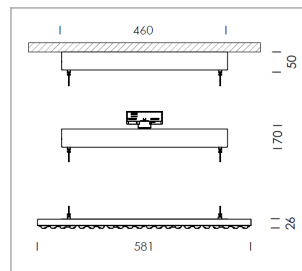

Pendiro TX

Article number: 80850003

LIGHT TECHNOLOGY

LED	SMD-Bord
Light colour	840
Luminous flux	6970 lm
System power	49 W
Luminaire Efficiency	142 lm/W
Reflector	WideFlood
Beam angle	60°

LUMINAIRE

Rotation angle	+165° / -165°
Weight	3.7 kg
Protection rating . class	IP 20 . I
Luminaire colour	matt black

Canopy with SELV driver with adjustable system power in 8 steps (38 W to 64 W), choice by DIP-Switch, 220-240 V~ / 50-60 Hz, max. 16 Pcs. luminaires per circuit (B16A fuse), Steel sheet powder-coated

Order separately: