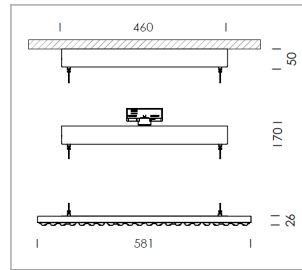

### LIGHT TECHNOLOGY

LED	SMD-Bord
Light colour	835
Luminous flux	5420 lm
System power	38 W
Luminaire Efficiency	143 lm/W
Reflector	WideFlood
Beam angle	60°

### LUMINAIRE

Rotation angle	+165° / -165°
Weight	3.7 kg
Protection rating . class	IP 20 . I
Luminaire colour	matt white

Suspended luminaire with LED, rated life of the LED L80/B50 > 50000 h, colour rendering index CRI > 80, chromaticity tolerance 3 SDCM (initial), wide, homogeneous light distribution pattern, TIR-lens made of PMMA, luminaire housing sheet steel, powder-coated, matt white, power supply via suspension cables