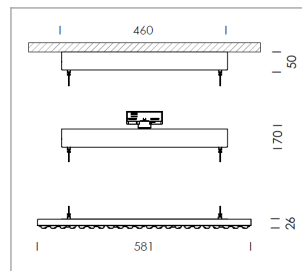

### LIGHT TECHNOLOGY

LED	SMD-Bord
Light colour	835
Luminous flux	5840 lm
System power	42 W
Luminaire Efficiency	139 lm/W
Reflector	Xtra WideFlood
Beam angle	90°

### LUMINAIRE

Rotation angle	+165° / -165°
Weight	3.7 kg
Protection rating . class	IP 20 . I
Luminaire colour	matt black

Suspended luminaire with LED, rated life of the LED L80/B50 > 50000 h, colour rendering index CRI > 80, chromaticity tolerance 3 SDCM (initial), extra wide, homogeneous light distribution pattern, TIR-lens made of PMMA, luminaire housing sheet steel, powder-coated, matt black, power supply via suspension cables