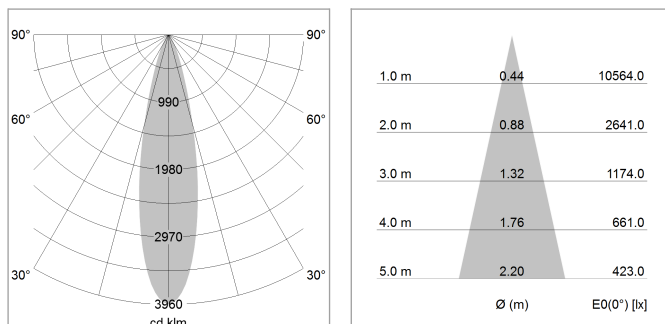

76500102 driver unit, Fix Current, IP54,
220-240 V / 50-60 Hz, 600 mA, camera-compatible, up to 2.5 KV interference resistance, SELV, max. 34 luminaires per circuit (B16A fuse)

76500106 driver unit, DALI, IP54,
220-240 V / 50-60 Hz, 600 mA, camera-compatible, up to 2.5 KV interference resistance, SELV, max. 24 luminaires per circuit (B16A fuse)

76500034 driver unit, Fix Current,
220-240 V / 50-60 Hz, 600 mA, camera-compatible, up to 2.5 KV interference resistance, SELV, max. 34 luminaires per circuit (B16A fuse)

76500039 driver unit, DALI,
220-240 V / 50-60 Hz, 600 mA, with GST18/5-pin connector, incl. 5-conductor feed-through wiring, camera-compatible, up to 2.5 KV interference resistance, SELV, max. 24 luminaires per circuit (B16A fuse)

Note: All data are typical values. System features may change with product improvements due to technical advances. Errors excepted.