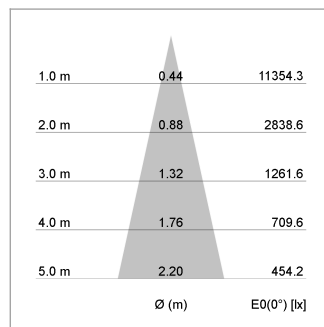

Note: All data are typical values. System features may change with product improvements due to technical advances. Errors excepted.