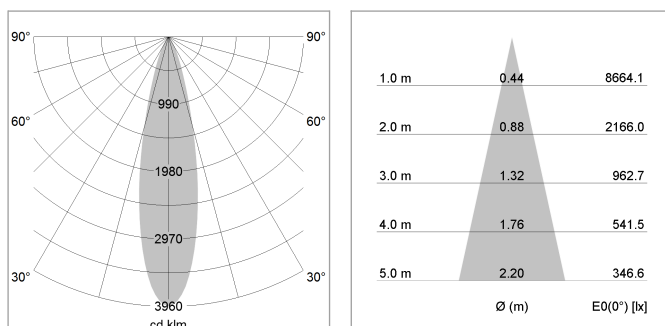

76500102 driver unit, Fix Current, IP54,
220-240 V / 50-60 Hz, 600 mA, camera-compatible, up to 2.5 KV interference resistance, SELV, max. 34 luminaires per circuit (B16A fuse)

76500106 driver unit, DALI, IP54,
220-240 V / 50-60 Hz, 600 mA, camera-compatible, up to 2.5 KV interference resistance, SELV, max. 24 luminaires per circuit (B16A fuse)

76500034 driver unit, Fix Current,
220-240 V / 50-60 Hz, 600 mA, camera-compatible, up to 2.5 KV interference resistance, SELV, max. 34 luminaires per circuit (B16A fuse)

76500039 driver unit, DALI,
220-240 V / 50-60 Hz, 600 mA, with GST18/5-pin connector, incl. 5-conductor feed-through wiring, camera-compatible, up to 2.5 KV interference resistance, SELV, max. 24 luminaires per circuit (B16A fuse)

Note: All data are typical values. System features may change with product improvements due to technical advances. Errors excepted.