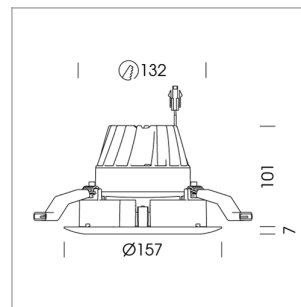

Intara CX

Article number: 51370016

LIGHT TECHNOLOGY

LED	COB
Light colour	927
Luminous flux	2190 lm
System power	23 W
Luminaire Efficiency	94 lm/W
Reflector	Medium
Beam angle	25°

LUMINAIRE

Rotation angle	350°
Swivel angle	+30° / -30°
Weight	0.72 kg
Protection rating . class	IP20 . III
Luminaire colour	white

OPTIONAL

RAL-colours, NCS-colours (powder coating or wet spraying) on inquiry, surface alloys on inquiry, honeycomb louver

Recessed directional spot with LED, rated life of the LED L80/B10 > 50000 h, colour rendering index CRI > 90, chromaticity tolerance 2 SDCM (initial), LED hybrid technology, 3D silicone lens to reduce the proportion of scattered light, reflector with circular light distribution pattern, reflector pure aluminium 99,99% in MIRO-Silver®, segmented and faceted, exchangeable reflector unit in high-sheen black plastic, with glass cover, luminaire head designed as heat sink die-cast aluminium, black anodized, rotation angle 350°, swivel angle +30°/-30°, assembly ring die-cast aluminum, front ring and trim in plastic, plastic clamp spring for ceiling attachment, white, separate driver unit