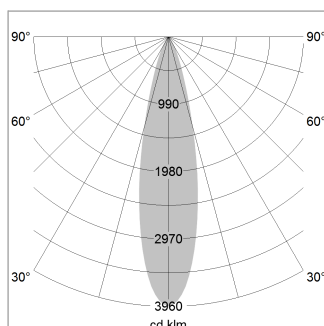

Note: All data are typical values. System features may change with product improvements due to technical advances. Errors excepted.