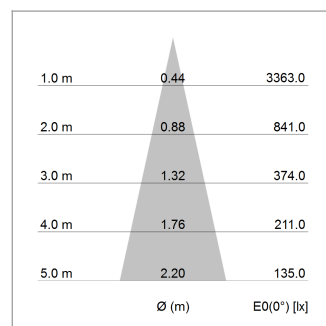

Note: All data are typical values. System features may change with product improvements due to technical advances. Errors excepted.