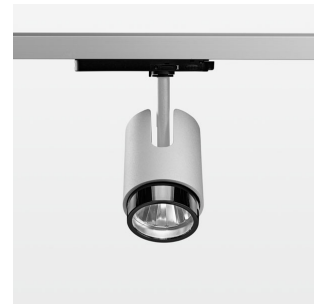

### LIGHT TECHNOLOGY

LED	COB
Light colour	Fish-Seafood
Luminous flux	1110 lm
System power	15 W
Luminaire Efficiency	74 lm/W
Reflector	Spot
Beam angle	20°

### LUMINAIRE

Rotation angle	330°
Swivel angle	+/- 90°
Weight	1.1 kg
Protection rating . class	IP 20 . II
Luminaire colour	stratosilver

### OPTIONEEL

RAL-colours, NCS-colours (powder coating or wet spraying) on inquiry, surface alloys on inquiry, changeable reflector, OvalBeam lens or honeycomb louve, Casambi model on inquiry

Surface-mounted luminaire with LED, rated life of the LED L80/B10 > 50000 h, chromaticity tolerance 2 SDCM (initial), LED hybrid technology, 3D silicone lens to reduce the proportion of scattered light, reflector with circular light distribution pattern, reflector pure aluminium 99,99% in MIRO-Silver®, segmented and faceted, exchangeable reflector unit in high-sheen black plastic, with glass cover, luminaire head die-cast aluminium, powder-coated, rotation angle 330°, swivel angle +/-90°, luminaire head/retention arm die-cast aluminium, stratosilver