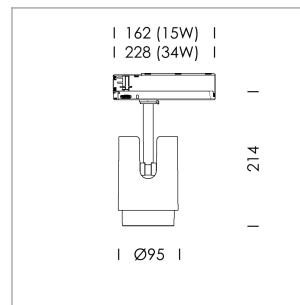

Ontero IC

Article number: 21440019

LIGHT TECHNOLOGY

LED	COB
Light colour	Fish-Seafood
Luminous flux	1110 lm
System power	15 W
Luminaire Efficiency	74 lm/W
Reflector	Spot
Beam angle	20°

LUMINAIRE

Rotation angle	330°
Swivel angle	+/- 90°
Weight	1.1 kg
Protection rating . class	IP 20 . II
Luminaire colour	stratosilver

OPTIONEEL

RAL-colours, NCS-colours (powder coating or wet spraying) on inquiry, surface alloys on inquiry, changeable reflector, OvalBeam lens or honeycomb louve, Casambi model on inquiry

Surface-mounted luminaire with LED, rated life of the LED L80/B10 > 50000 h, chromaticity tolerance 2 SDCM (initial), LED hybrid technology, 3D silicone lens to reduce the proportion of scattered light, reflector with circular light distribution pattern, reflector pure aluminium 99,99% in MIRO-Silver®, segmented and faceted, exchangeable reflector unit in high-sheen black plastic, with glass cover, luminaire head die-cast aluminium, powder-coated, rotation angle 330°, swivel angle +/-90°, luminaire head/retention arm die-cast aluminium, stratosilver

In-Track-Adapter, Fix Current, black,
max. 50 luminaires per circuit (B16A fuse)

Note: All data are typical values. System features may change with product improvements due to technical advances. Errors excepted.