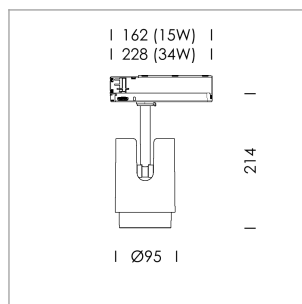

Ontero IC

Article number: 21440030

LIGHT TECHNOLOGY

LED	COB
Light colour	Fish-Seafood
Luminous flux	1110 lm
System power	15 W
Luminaire Efficiency	74 lm/W
Reflector	Spot
Beam angle	20°

LUMINAIRE

Rotation angle	330°
Swivel angle	+/- 90°
Weight	1.1 kg
Protection rating . class	IP 20 . II
Luminaire colour	stratowhite

OPTIONAL

RAL-colours, NCS-colours (powder coating or wet spraying) on inquiry, surface alloys on inquiry, changeable reflector, OvalBeam lens or honeycomb louve, Casambi model on inquiry

Surface-mounted luminaire with LED, rated life of the LED L80/B10 > 50000 h, chromaticity tolerance 2 SDCM (initial), LED hybrid technology, 3D silicone lens to reduce the proportion of scattered light, reflector with circular light distribution pattern, reflector pure aluminium 99,99% in MIRO-Silver®, segmented and faceted, exchangeable reflector unit in high-sheen black plastic, with glass cover, luminaire head die-cast aluminium, powder-coated, rotation angle 330°, swivel angle +/-90°, luminaire head/retention arm die-cast aluminium, stratowhite

In-Track-Adapter, Fix Current, white,
max. 50 luminaires per circuit (B16A fuse)

Note: All data are typical values. System features may change with product improvements due to technical advances. Errors excepted.