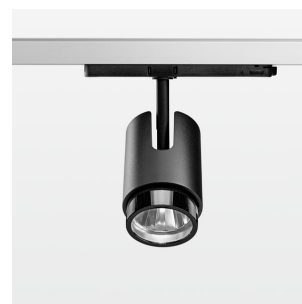

Ontero IC

Article number: 21440107

LIGHT TECHNOLOGY

LED	COB
Light colour	Fish-Seafood
Luminous flux	2470 lm
System power	41 W
Luminaire Efficiency	60 lm/W
Reflector	Spot
Beam angle	15°

LUMINAIRE

Rotation angle	330°
Swivel angle	+90° / -90°
Weight	1.1 kg
Protection rating . class	IP 20 . II
Luminaire colour	stratoblack

OPTIONEEL

RAL-colours, NCS-colours (powder coating or wet spraying) on inquiry, surface alloys on inquiry, changeable reflector, OvalBeam lens or honeycomb louve, Casambi model on inquiry

Surface-mounted luminaire with LED, rated life of the LED L80/B10 > 50000 h, chromaticity tolerance 2 SDCM (initial), LED hybrid technology, 3D silicone lens to reduce the proportion of scattered light, reflector with circular light distribution pattern, reflector pure aluminium 99,99% in MIRO-Silver®, segmented and faceted, exchangeable reflector unit in high-sheen black plastic, with glass cover, luminaire head die-cast aluminium, powder-coated, rotation angle 330°, swivel angle +90°/-90°, luminaire head/retention arm die-cast aluminium, stratoblack