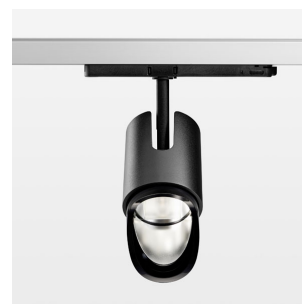

Ontero IC

Article number: 21480009

LIGHT TECHNOLOGY

LED	COB
Light colour	GoldenBread
Luminous flux	1640 lm
System power	15 W
Luminaire Efficiency	109 lm/W
Reflector	WallBeam

LUMINAIRE

Rotation angle	330°
Swivel angle	+/- 90°
Weight	1.1 kg
Protection rating . class	IP 20 . II
Luminaire colour	stratoblack

OPTIONEEL

RAL-colours, NCS-colours (powder coating or wet spraying) on inquiry, surface alloys on inquiry, changeable reflector, Casambi model on inquiry

Surface-mounted luminaire with LED, rated life of the LED L80/B10 > 50000 h, chromaticity tolerance 3 SDCM (initial), reflector with asymmetrical light distribution pattern, primary reflector and kick reflector 99% pure aluminium in MIRO-Silver®, attachment with kick reflector to the ceiling approach of the light cone, exchangeable reflector unit in high-sheen black plastic, with glass cover, luminaire head die-cast aluminium, powder-coated, rotation angle 330°, swivel angle +/- 90°, luminaire head/retention arm die-cast aluminium, stratoblack