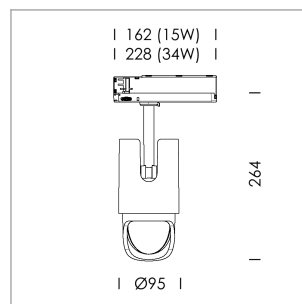

Ontero IC

Article number: 21480009

LIGHT TECHNOLOGY

LED	COB
Light colour	GoldenBread
Luminous flux	1640 lm
System power	15 W
Luminaire Efficiency	109 lm/W
Reflector	WallBeam

LUMINAIRE

Rotation angle	330°
Swivel angle	+/- 90°
Weight	1.1 kg
Protection rating . class	IP 20 . II
Luminaire colour	stratoblack

OPTIONEEL

RAL-colours, NCS-colours (powder coating or wet spraying) on inquiry, surface alloys on inquiry, changeable reflector, Casambi model on inquiry

Surface-mounted luminaire with LED, rated life of the LED L80/B10 > 50000 h, chromaticity tolerance 3 SDCM (initial), reflector with asymmetrical light distribution pattern, primary reflector and kick reflector 99% pure aluminium in MIRO-Silver®, attachment with kick reflector to the ceiling approach of the light cone, exchangeable reflector unit in high-sheen black plastic, with glass cover, luminaire head die-cast aluminium, powder-coated, rotation angle 330°, swivel angle +/- 90°, luminaire head/retention arm die-cast aluminium, stratoblack

In-Track-Adapter, Fix Current, black,
max. 50 luminaires per circuit (B16A fuse)

Note: All data are typical values. System features may change with product improvements due to technical advances. Errors excepted.