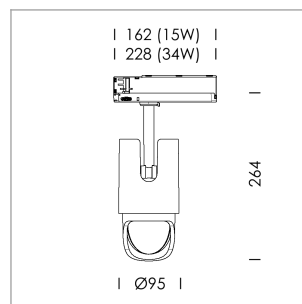

Ontero IC

Article number: 21480019

LIGHT TECHNOLOGY

LED	COB
Light colour	Fish-Seafood
Luminous flux	1120 lm
System power	15 W
Luminaire Efficiency	75 lm/W
Reflector	WallBeam

LUMINAIRE

Rotation angle	330°
Swivel angle	+/- 90°
Weight	1.1 kg
Protection rating . class	IP 20 . II
Luminaire colour	stratosilver

OPTIONEEL

RAL-colours, NCS-colours (powder coating or wet spraying) on inquiry, surface alloys on inquiry, changeable reflector, Casambi model on inquiry

Surface-mounted luminaire with LED, rated life of the LED L80/B10 > 50000 h, chromaticity tolerance 2 SDCM (initial), reflector with asymmetrical light distribution pattern, primary reflector and kick reflector 99% pure aluminium in MIRO-Silver®, attachment with kick reflector to the ceiling approach of the light cone, exchangeable reflector unit in high-sheen black plastic, with glass cover, luminaire head die-cast aluminium, powder-coated, rotation angle 330°, swivel angle +/-90°, luminaire head/retention arm die-cast aluminium, stratosilver

In-Track-Adapter, Fix Current, black,
max. 50 luminaires per circuit (B16A fuse)

Note: All data are typical values. System features may change with product improvements due to technical advances. Errors excepted.