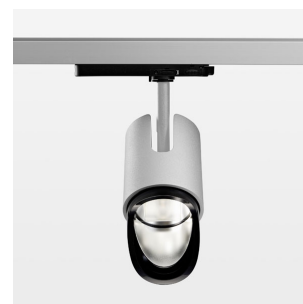

Ontero IC

Article number: 21480019

LIGHT TECHNOLOGY

LED	COB
Light colour	Fish-Seafood
Luminous flux	1120 lm
System power	15 W
Luminaire Efficiency	75 lm/W
Reflector	WallBeam

LUMINAIRE

Rotation angle	330°
Swivel angle	+/- 90°
Weight	1.1 kg
Protection rating . class	IP 20 . II
Luminaire colour	stratosilver

OPTIONEEL

RAL-colours, NCS-colours (powder coating or wet spraying) on inquiry, surface alloys on inquiry, changeable reflector, Casambi model on inquiry

Surface-mounted luminaire with LED, rated life of the LED L80/B10 > 50000 h, chromaticity tolerance 2 SDCM (initial), reflector with asymmetrical light distribution pattern, primary reflector and kick reflector 99% pure aluminium in MIRO-Silver®, attachment with kick reflector to the ceiling approach of the light cone, exchangeable reflector unit in high-sheen black plastic, with glass cover, luminaire head die-cast aluminium, powder-coated, rotation angle 330°, swivel angle +/-90°, luminaire head/retention arm die-cast aluminium, stratosilver

In-Track-Adapter, Fix Current, black,
max. 50 luminaires per circuit (B16A fuse)

Note: All data are typical values. System features may change with product improvements due to technical advances. Errors excepted.