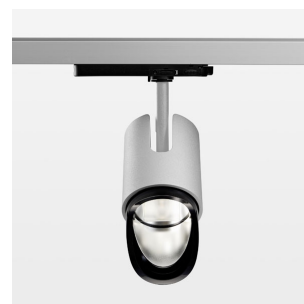

Ontero IC

Article number: 21480020

LIGHT TECHNOLOGY

LED	COB
Light colour	GoldenBread
Luminous flux	1640 lm
System power	15 W
Luminaire Efficiency	109 lm/W
Reflector	WallBeam

LUMINAIRE

Rotation angle	330°
Swivel angle	+/- 90°
Weight	1.1 kg
Protection rating . class	IP 20 . II
Luminaire colour	stratosilver

OPTIONEEL

RAL-colours, NCS-colours (powder coating or wet spraying) on inquiry, surface alloys on inquiry, changeable reflector, Casambi model on inquiry

Surface-mounted luminaire with LED, rated life of the LED L80/B10 > 50000 h, chromaticity tolerance 3 SDCM (initial), reflector with asymmetrical light distribution pattern, primary reflector and kick reflector 99% pure aluminium in MIRO-Silver®, attachment with kick reflector to the ceiling approach of the light cone, exchangeable reflector unit in high-sheen black plastic, with glass cover, luminaire head die-cast aluminium, powder-coated, rotation angle 330°, swivel angle +/-90°, luminaire head/retention arm die-cast aluminium, stratosilver