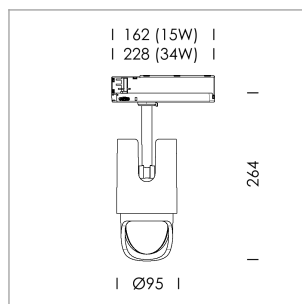

Ontero IC

Article number: 21480020

LIGHT TECHNOLOGY

LED	COB
Light colour	GoldenBread
Luminous flux	1640 lm
System power	15 W
Luminaire Efficiency	109 lm/W
Reflector	WallBeam

LUMINAIRE

Rotation angle	330°
Swivel angle	+/- 90°
Weight	1.1 kg
Protection rating . class	IP 20 . II
Luminaire colour	stratosilver

OPTIONEEL

RAL-colours, NCS-colours (powder coating or wet spraying) on inquiry, surface alloys on inquiry, changeable reflector, Casambi model on inquiry

Surface-mounted luminaire with LED, rated life of the LED L80/B10 > 50000 h, chromaticity tolerance 3 SDCM (initial), reflector with asymmetrical light distribution pattern, primary reflector and kick reflector 99% pure aluminium in MIRO-Silver®, attachment with kick reflector to the ceiling approach of the light cone, exchangeable reflector unit in high-sheen black plastic, with glass cover, luminaire head die-cast aluminium, powder-coated, rotation angle 330°, swivel angle +/-90°, luminaire head/retention arm die-cast aluminium, stratosilver

In-Track-Adapter, Fix Current, black,
max. 50 luminaires per circuit (B16A fuse)

Note: All data are typical values. System features may change with product improvements due to technical advances. Errors excepted.