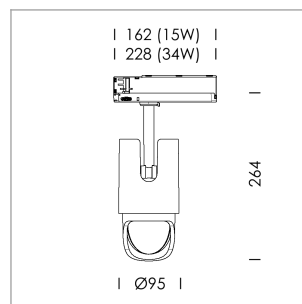

Ontero IC

Article number: 21480021

LIGHT TECHNOLOGY

LED	COB
Light colour	SpecialMeat
Luminous flux	950 lm
System power	15 W
Luminaire Efficiency	63 lm/W
Reflector	WallBeam

LUMINAIRE

Rotation angle	330°
Swivel angle	+/- 90°
Weight	1.1 kg
Protection rating . class	IP 20 . II
Luminaire colour	stratosilver

OPTIONEEL

RAL-colours, NCS-colours (powder coating or wet spraying) on inquiry, surface alloys on inquiry, changeable reflector, Casambi model on inquiry

Surface-mounted luminaire with LED, rated life of the LED L80/B10 > 50000 h, chromaticity tolerance 2 SDCM (initial), reflector with asymmetrical light distribution pattern, primary reflector and kick reflector 99% pure aluminium in MIRO-Silver®, attachment with kick reflector to the ceiling approach of the light cone, exchangeable reflector unit in high-sheen black plastic, with glass cover, luminaire head die-cast aluminium, powder-coated, rotation angle 330°, swivel angle +/-90°, luminaire head/retention arm die-cast aluminium, stratosilver

In-Track-Adapter, Fix Current, black,
max. 50 luminaires per circuit (B16A fuse)

Note: All data are typical values. System features may change with product improvements due to technical advances. Errors excepted.