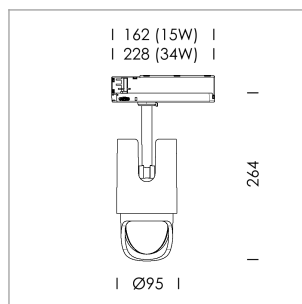

Ontero IC

Article number: 21480030

LIGHT TECHNOLOGY

LED	COB
Light colour	Fish-Seafood
Luminous flux	1120 lm
System power	15 W
Luminaire Efficiency	75 lm/W
Reflector	WallBeam

LUMINAIRE

Rotation angle	330°
Swivel angle	+/- 90°
Weight	1.1 kg
Protection rating . class	IP 20 . II
Luminaire colour	stratowhite

OPTIONEEL

RAL-colours, NCS-colours (powder coating or wet spraying) on inquiry, surface alloys on inquiry, changeable reflector, Casambi model on inquiry

Surface-mounted luminaire with LED, rated life of the LED L80/B10 > 50000 h, chromaticity tolerance 2 SDCM (initial), reflector with asymmetrical light distribution pattern, primary reflector and kick reflector 99% pure aluminium in MIRO-Silver®, attachment with kick reflector to the ceiling approach of the light cone, exchangeable reflector unit in high-sheen black plastic, with glass cover, luminaire head die-cast aluminium, powder-coated, rotation angle 330°, swivel angle +/-90°, luminaire head/retention arm die-cast aluminium, stratowhite

In-Track-Adapter, Fix Current, white,
max. 50 luminaires per circuit (B16A fuse)

Note: All data are typical values. System features may change with product improvements due to technical advances. Errors excepted.