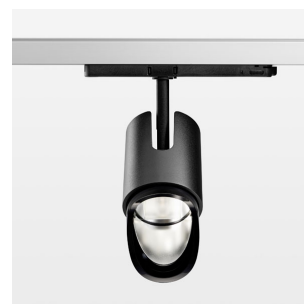

Ontero IC

Article number: 21480041

LIGHT TECHNOLOGY

LED	COB
Light colour	Fish-Seafood
Luminous flux	1590 lm
System power	23 W
Luminaire Efficiency	69 lm/W
Reflector	WallBeam

LUMINAIRE

Rotation angle	330°
Swivel angle	+/- 90°
Weight	1.1 kg
Protection rating . class	IP 20 . II
Luminaire colour	stratoblack

OPTIONEEL

RAL-colours, NCS-colours (powder coating or wet spraying) on inquiry, surface alloys on inquiry, changeable reflector, Casambi model on inquiry

Surface-mounted luminaire with LED, rated life of the LED L80/B10 > 50000 h, chromaticity tolerance 2 SDCM (initial), reflector with asymmetrical light distribution pattern, primary reflector and kick reflector 99% pure aluminium in MIRO-Silver®, attachment with kick reflector to the ceiling approach of the light cone, exchangeable reflector unit in high-sheen black plastic, with glass cover, luminaire head die-cast aluminium, powder-coated, rotation angle 330°, swivel angle +/-90°, luminaire head/retention arm die-cast aluminium, stratoblack