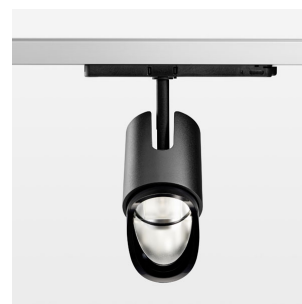

Ontero IC

Article number: 21480042

LIGHT TECHNOLOGY

LED	COB
Light colour	GoldenBread
Luminous flux	2350 lm
System power	23 W
Luminaire Efficiency	102 lm/W
Reflector	WallBeam

LUMINAIRE

Rotation angle	330°
Swivel angle	+/- 90°
Weight	1.1 kg
Protection rating . class	IP 20 . II
Luminaire colour	stratoblack

OPTIONEEL

RAL-colours, NCS-colours (powder coating or wet spraying) on inquiry, surface alloys on inquiry, changeable reflector, Casambi model on inquiry

Surface-mounted luminaire with LED, rated life of the LED L80/B10 > 50000 h, chromaticity tolerance 3 SDCM (initial), reflector with asymmetrical light distribution pattern, primary reflector and kick reflector 99% pure aluminium in MIRO-Silver®, attachment with kick reflector to the ceiling approach of the light cone, exchangeable reflector unit in high-sheen black plastic, with glass cover, luminaire head die-cast aluminium, powder-coated, rotation angle 330°, swivel angle +/- 90°, luminaire head/retention arm die-cast aluminium, stratoblack