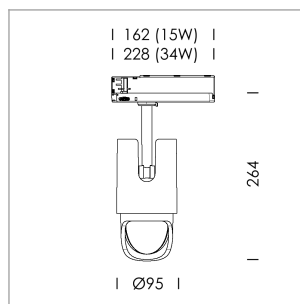

Ontero IC

Article number: 21480042

LIGHT TECHNOLOGY

LED	COB
Light colour	GoldenBread
Luminous flux	2350 lm
System power	23 W
Luminaire Efficiency	102 lm/W
Reflector	WallBeam

LUMINAIRE

Rotation angle	330°
Swivel angle	+/- 90°
Weight	1.1 kg
Protection rating . class	IP 20 . II
Luminaire colour	stratoblack

OPTIONEEL

RAL-colours, NCS-colours (powder coating or wet spraying) on inquiry, surface alloys on inquiry, changeable reflector, Casambi model on inquiry

Surface-mounted luminaire with LED, rated life of the LED L80/B10 > 50000 h, chromaticity tolerance 3 SDCM (initial), reflector with asymmetrical light distribution pattern, primary reflector and kick reflector 99% pure aluminium in MIRO-Silver®, attachment with kick reflector to the ceiling approach of the light cone, exchangeable reflector unit in high-sheen black plastic, with glass cover, luminaire head die-cast aluminium, powder-coated, rotation angle 330°, swivel angle +/- 90°, luminaire head/retention arm die-cast aluminium, stratoblack

In-Track-Adapter, Fix Current, black,
max. 50 luminaires per circuit (B16A fuse)

Note: All data are typical values. System features may change with product improvements due to technical advances. Errors excepted.