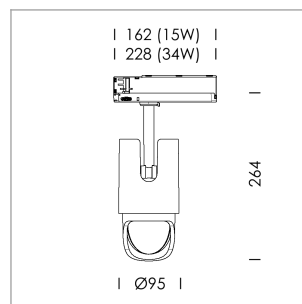

### LIGHT TECHNOLOGY

LED	COB
Light colour	Fish-Seafood
Luminous flux	2110 lm
System power	34 W
Luminaire Efficiency	62 lm/W
Reflector	WallBeam

### LUMINAIRE

Rotation angle	330°
Swivel angle	+/- 90°
Weight	1.1 kg
Protection rating . class	IP 20 . II
Luminaire colour	stratoblack

### OPTIONEEL

RAL-colours, NCS-colours (powder coating or wet spraying) on inquiry, surface alloys on inquiry, changeable reflector, Casambi model on inquiry

Surface-mounted luminaire with LED, rated life of the LED L80/B10 > 50000 h, chromaticity tolerance 2 SDCM (initial), reflector with asymmetrical light distribution pattern, primary reflector and kick reflector 99% pure aluminium in MIRO-Silver®, attachment with kick reflector to the ceiling approach of the light cone, exchangeable reflector unit in high-sheen black plastic, with glass cover, luminaire head die-cast aluminium, powder-coated, rotation angle 330°, swivel angle +/- 90°, luminaire head/retention arm die-cast aluminium, stratoblack