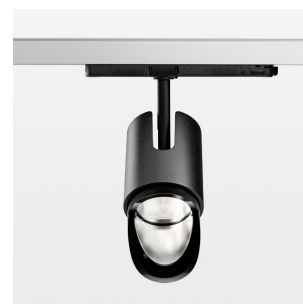

### LIGHT TECHNOLOGY

LED	COB
Light colour	Fish-Seafood
Luminous flux	2110 lm
System power	34 W
Luminaire Efficiency	62 lm/W
Reflector	WallBeam

### LUMINAIRE

Rotation angle	330°
Swivel angle	+/- 90°
Weight	1.1 kg
Protection rating . class	IP 20 . II
Luminaire colour	stratoblack

### OPTIONEEL

RAL-colours, NCS-colours (powder coating or wet spraying) on inquiry, surface alloys on inquiry, changeable reflector, Casambi model on inquiry

Surface-mounted luminaire with LED, rated life of the LED L80/B10 > 50000 h, chromaticity tolerance 2 SDCM (initial), reflector with asymmetrical light distribution pattern, primary reflector and kick reflector 99% pure aluminium in MIRO-Silver®, attachment with kick reflector to the ceiling approach of the light cone, exchangeable reflector unit in high-sheen black plastic, with glass cover, luminaire head die-cast aluminium, powder-coated, rotation angle 330°, swivel angle +/- 90°, luminaire head/retention arm die-cast aluminium, stratoblack