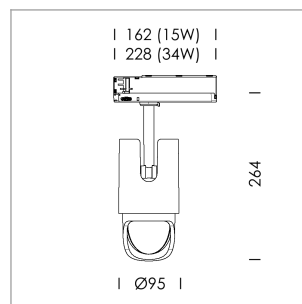

Ontero IC

Article number: 21480076

LIGHT TECHNOLOGY

LED	COB
Light colour	SpecialMeat
Luminous flux	1790 lm
System power	34 W
Luminaire Efficiency	53 lm/W
Reflector	WallBeam

LUMINAIRE

Rotation angle	330°
Swivel angle	+/- 90°
Weight	1.1 kg
Protection rating . class	IP 20 . II
Luminaire colour	stratoblack

OPTIONEEL

RAL-colours, NCS-colours (powder coating or wet spraying) on inquiry, surface alloys on inquiry, changeable reflector, Casambi model on inquiry

Surface-mounted luminaire with LED, rated life of the LED L80/B10 > 50000 h, chromaticity tolerance 2 SDCM (initial), reflector with asymmetrical light distribution pattern, primary reflector and kick reflector 99% pure aluminium in MIRO-Silver®, attachment with kick reflector to the ceiling approach of the light cone, exchangeable reflector unit in high-sheen black plastic, with glass cover, luminaire head die-cast aluminium, powder-coated, rotation angle 330°, swivel angle +/-90°, luminaire head/retention arm die-cast aluminium, stratoblack

In-Track-Adapter, Fix Current, black,
max. 50 luminaires per circuit (B16A fuse)

Note: All data are typical values. System features may change with product improvements due to technical advances. Errors excepted.