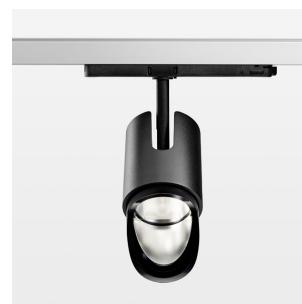

Ontero IC

Article number: 21480076

LIGHT TECHNOLOGY

LED	COB
Light colour	SpecialMeat
Luminous flux	1790 lm
System power	34 W
Luminaire Efficiency	53 lm/W
Reflector	WallBeam

LUMINAIRE

Rotation angle	330°
Swivel angle	+/- 90°
Weight	1.1 kg
Protection rating . class	IP 20 . II
Luminaire colour	stratoblack

OPTIONEEL

RAL-colours, NCS-colours (powder coating or wet spraying) on inquiry, surface alloys on inquiry, changeable reflector, Casambi model on inquiry

Surface-mounted luminaire with LED, rated life of the LED L80/B10 > 50000 h, chromaticity tolerance 2 SDCM (initial), reflector with asymmetrical light distribution pattern, primary reflector and kick reflector 99% pure aluminium in MIRO-Silver®, attachment with kick reflector to the ceiling approach of the light cone, exchangeable reflector unit in high-sheen black plastic, with glass cover, luminaire head die-cast aluminium, powder-coated, rotation angle 330°, swivel angle +/-90°, luminaire head/retention arm die-cast aluminium, stratoblack