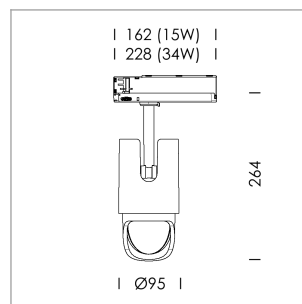

Ontero IC

Article number: 21480087

LIGHT TECHNOLOGY

LED	COB
Light colour	SpecialMeat
Luminous flux	1790 lm
System power	34 W
Luminaire Efficiency	53 lm/W
Reflector	WallBeam

LUMINAIRE

Rotation angle	330°
Swivel angle	+/- 90°
Weight	1.1 kg
Protection rating . class	IP 20 . II
Luminaire colour	stratosilver

OPTIONEEL

RAL-colours, NCS-colours (powder coating or wet spraying) on inquiry, surface alloys on inquiry, changeable reflector, Casambi model on inquiry

Surface-mounted luminaire with LED, rated life of the LED L80/B10 > 50000 h, chromaticity tolerance 2 SDCM (initial), reflector with asymmetrical light distribution pattern, primary reflector and kick reflector 99% pure aluminium in MIRO-Silver®, attachment with kick reflector to the ceiling approach of the light cone, exchangeable reflector unit in high-sheen black plastic, with glass cover, luminaire head die-cast aluminium, powder-coated, rotation angle 330°, swivel angle +/-90°, luminaire head/retention arm die-cast aluminium, stratosilver

In-Track-Adapter, Fix Current, black,
max. 50 luminaires per circuit (B16A fuse)

Note: All data are typical values. System features may change with product improvements due to technical advances. Errors excepted.