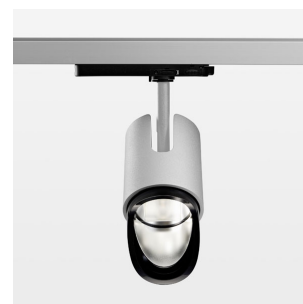

Ontero IC

Article number: 21480087

LIGHT TECHNOLOGY

LED	COB
Light colour	SpecialMeat
Luminous flux	1790 lm
System power	34 W
Luminaire Efficiency	53 lm/W
Reflector	WallBeam

LUMINAIRE

Rotation angle	330°
Swivel angle	+/- 90°
Weight	1.1 kg
Protection rating . class	IP 20 . II
Luminaire colour	stratosilver

OPTIONEEL

RAL-colours, NCS-colours (powder coating or wet spraying) on inquiry, surface alloys on inquiry, changeable reflector, Casambi model on inquiry

Surface-mounted luminaire with LED, rated life of the LED L80/B10 > 50000 h, chromaticity tolerance 2 SDCM (initial), reflector with asymmetrical light distribution pattern, primary reflector and kick reflector 99% pure aluminium in MIRO-Silver®, attachment with kick reflector to the ceiling approach of the light cone, exchangeable reflector unit in high-sheen black plastic, with glass cover, luminaire head die-cast aluminium, powder-coated, rotation angle 330°, swivel angle +/-90°, luminaire head/retention arm die-cast aluminium, stratosilver

In-Track-Adapter, Fix Current, black,
max. 50 luminaires per circuit (B16A fuse)

Note: All data are typical values. System features may change with product improvements due to technical advances. Errors excepted.