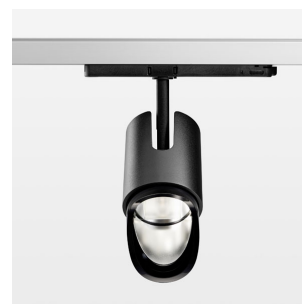

Ontero IC

Article number: 21480105

LIGHT TECHNOLOGY

LED	COB
Light colour	BeCool
Luminous flux	3380 lm
System power	41 W
Luminaire Efficiency	82 lm/W
Reflector	WallBeam

LUMINAIRE

Rotation angle	330°
Swivel angle	+90° / -90°
Weight	1.1 kg
Protection rating . class	IP 20 . II
Luminaire colour	stratoblack

OPTIONEEL

RAL-colours, NCS-colours (powder coating or wet spraying) on inquiry, surface alloys on inquiry, changeable reflector, Casambi model on inquiry

Surface-mounted luminaire with LED, rated life of the LED L80/B10 > 50000 h, colour rendering index CRI > 96, chromaticity tolerance 3 SDCM (initial), reflector with asymmetrical light distribution pattern, primary reflector and kick reflector 99% pure aluminium in MIRO-Silver®, attachment with kick reflector to the ceiling approach of the light cone, exchangeable reflector unit in high-sheen black plastic, with glass cover, luminaire head die-cast aluminium, powder-coated, rotation angle 330°, swivel angle +90°/-90°, luminaire head/retention arm die-cast aluminium, stratoblack