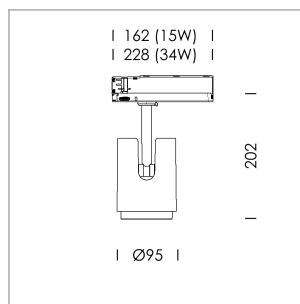

Ontero IC

Article number: 21480107

LIGHT TECHNOLOGY

LED	COB
Light colour	Fish-Seafood
Luminous flux	2410 lm
System power	41 W
Luminaire Efficiency	59 lm/W
Reflector	WallBeam

LUMINAIRE

Rotation angle	330°
Swivel angle	+90° / -90°
Weight	1.1 kg
Protection rating . class	IP 20 . II
Luminaire colour	stratoblack

OPTIONEEL

RAL-colours, NCS-colours (powder coating or wet spraying) on inquiry, surface alloys on inquiry, changeable reflector, Casambi model on inquiry

Surface-mounted luminaire with LED, rated life of the LED L80/B10 > 50000 h, chromaticity tolerance 2 SDCM (initial), reflector with asymmetrical light distribution pattern, primary reflector and kick reflector 99% pure aluminium in MIRO-Silver®, attachment with kick reflector to the ceiling approach of the light cone, exchangeable reflector unit in high-sheen black plastic, with glass cover, luminaire head die-cast aluminium, powder-coated, rotation angle 330°, swivel angle +90°/-90°, luminaire head/retention arm die-cast aluminium, stratoblack

Multiadapter black, inclusive driver unit: 220-240 V~ / 50-60 Hz, max. 64 luminaires per circuit (B16A fuse)

Note: All data are typical values. System features may change with product improvements due to technical advances. Errors excepted.