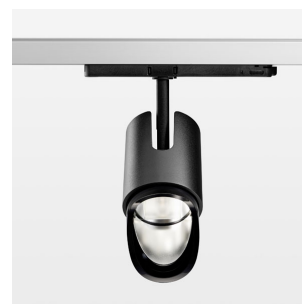

### LIGHT TECHNOLOGY

LED	COB
Light colour	Fish-Seafood
Luminous flux	2410 lm
System power	41 W
Luminaire Efficiency	59 lm/W
Reflector	WallBeam

### LUMINAIRE

Rotation angle	330°
Swivel angle	+90° / -90°
Weight	1.1 kg
Protection rating . class	IP 20 . II
Luminaire colour	stratoblack

### OPTIONEEL

RAL-colours, NCS-colours (powder coating or wet spraying) on inquiry, surface alloys on inquiry, changeable reflector, Casambi model on inquiry

Surface-mounted luminaire with LED, rated life of the LED L80/B10 > 50000 h, chromaticity tolerance 2 SDCM (initial), reflector with asymmetrical light distribution pattern, primary reflector and kick reflector 99% pure aluminium in MIRO-Silver®, attachment with kick reflector to the ceiling approach of the light cone, exchangeable reflector unit in high-sheen black plastic, with glass cover, luminaire head die-cast aluminium, powder-coated, rotation angle 330°, swivel angle +90°/-90°, luminaire head/retention arm die-cast aluminium, stratoblack