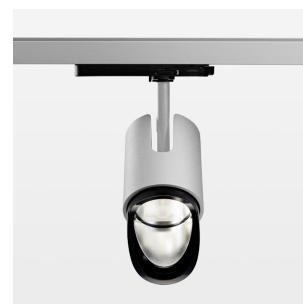

### LIGHT TECHNOLOGY

LED	COB
Light colour	GoldenBread
Luminous flux	3700 lm
System power	41 W
Luminaire Efficiency	90 lm/W
Reflector	WallBeam

### LUMINAIRE

Rotation angle	330°
Swivel angle	+90° / -90°
Weight	1.1 kg
Protection rating . class	IP 20 . II
Luminaire colour	stratosilver

### OPTIONEEL

RAL-colours, NCS-colours (powder coating or wet spraying) on inquiry, surface alloys on inquiry, changeable reflector, Casambi model on inquiry

Surface-mounted luminaire with LED, rated life of the LED L80/B10 > 50000 h, chromaticity tolerance 3 SDCM (initial), reflector with asymmetrical light distribution pattern, primary reflector and kick reflector 99% pure aluminium in MIRO-Silver®, attachment with kick reflector to the ceiling approach of the light cone, exchangeable reflector unit in high-sheen black plastic, with glass cover, luminaire head die-cast aluminium, powder-coated, rotation angle 330°, swivel angle +90°/-90°, luminaire head/retention arm die-cast aluminium, stratosilver