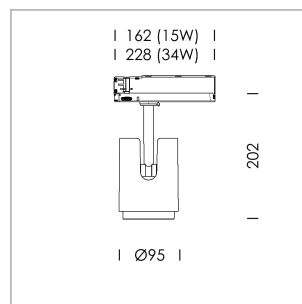

Ontero IC

Article number: 21480119

LIGHT TECHNOLOGY

LED	COB
Light colour	GoldenBread
Luminous flux	3700 lm
System power	41 W
Luminaire Efficiency	90 lm/W
Reflector	WallBeam

LUMINAIRE

Rotation angle	330°
Swivel angle	+90° / -90°
Weight	1.1 kg
Protection rating . class	IP 20 . II
Luminaire colour	stratosilver

OPTIONEEL

RAL-colours, NCS-colours (powder coating or wet spraying) on inquiry, surface alloys on inquiry, changeable reflector, Casambi model on inquiry

Surface-mounted luminaire with LED, rated life of the LED L80/B10 > 50000 h, chromaticity tolerance 3 SDCM (initial), reflector with asymmetrical light distribution pattern, primary reflector and kick reflector 99% pure aluminium in MIRO-Silver®, attachment with kick reflector to the ceiling approach of the light cone, exchangeable reflector unit in high-sheen black plastic, with glass cover, luminaire head die-cast aluminium, powder-coated, rotation angle 330°, swivel angle +90°/-90°, luminaire head/retention arm die-cast aluminium, stratosilver

Multiadapter black, inclusive driver unit: 220-240 V~ / 50-60 Hz, max. 64 luminaires per circuit (B16A fuse)

Note: All data are typical values. System features may change with product improvements due to technical advances. Errors excepted.