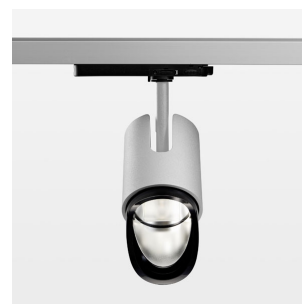

### LIGHT TECHNOLOGY

LED	COB
Light colour	SpecialMeat
Luminous flux	2110 lm
System power	41 W
Luminaire Efficiency	51 lm/W
Reflector	WallBeam

### LUMINAIRE

Rotation angle	330°
Swivel angle	+90° / -90°
Weight	1.1 kg
Protection rating . class	IP 20 . II
Luminaire colour	stratosilver

### OPTIONEEL

RAL-colours, NCS-colours (powder coating or wet spraying) on inquiry, surface alloys on inquiry, changeable reflector, Casambi model on inquiry

Surface-mounted luminaire with LED, rated life of the LED L80/B10 > 50000 h, chromaticity tolerance 2 SDCM (initial), reflector with asymmetrical light distribution pattern, primary reflector and kick reflector 99% pure aluminium in MIRO-Silver®, attachment with kick reflector to the ceiling approach of the light cone, exchangeable reflector unit in high-sheen black plastic, with glass cover, luminaire head die-cast aluminium, powder-coated, rotation angle 330°, swivel angle +90°/-90°, luminaire head/retention arm die-cast aluminium, stratosilver