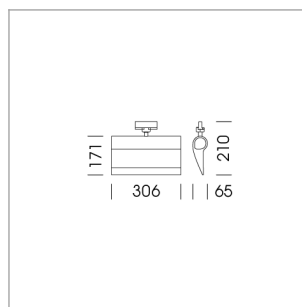

Ontero ID

Article number: 20940003

LIGHT TECHNOLOGY

LED	SMD Line
Light colour	840
Luminous flux	2430 lm
System power	28 W
Luminaire Efficiency	87 lm/W
Reflector	WallWash

LUMINAIRE

Rotation angle	330°
Weight	1.24 kg
Protection rating . class	IP20 . I
Luminaire colour	stratoblack

OPTIONEEL

RAL-colours, NCS-colours (powder coating or wet spraying) on inquiry, surface alloys on inquiry, honeycomb louver

Surface-mounted wallwasher with LED, rated life of the LED L80/B10 > 50000 h, colour rendering index CRI > 80, chromaticity tolerance 3 SDCM (initial), reflector with asymmetrical light distribution pattern, reflector pure aluminium 99,99% in MIRO-Silver®, end caps die-cast aluminium, powder-coated, rotation angle 330°, luminaire housing aluminium extrusion profile, stratoblack