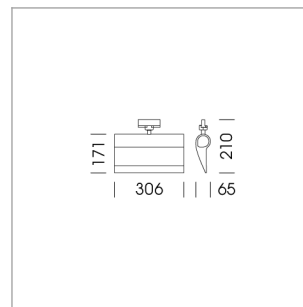

Ontero ID

Article number: 20940004

LIGHT TECHNOLOGY

LED	SMD Line
Light colour	927
Luminous flux	1810 lm
System power	28 W
Luminaire Efficiency	65 lm/W
Reflector	WallWash

LUMINAIRE

Rotation angle	330°
Weight	1.24 kg
Protection rating . class	IP20 . I
Luminaire colour	stratoblack

OPTIONAL

RAL-colours, NCS-colours (powder coating or wet spraying) on inquiry, surface alloys on inquiry, honeycomb louver

Surface-mounted wallwasher with LED, rated life of the LED L80/B10 > 50000 h, colour rendering index CRI > 90, chromaticity tolerance 3 SDCM (initial), reflector with asymmetrical light distribution pattern, reflector pure aluminium 99,99% in MIRO-Silver®, end caps die-cast aluminium, powder-coated, rotation angle 330°, luminaire housing aluminium extrusion profile, stratoblack