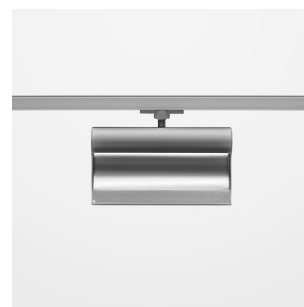

### LIGHT TECHNOLOGY

LED	SMD line
Light colour	835
Luminous flux	2390 lm
System power	28 W
Luminaire Efficiency	85 lm/W
Reflector	WallWash

### LUMINAIRE

Rotation angle	330°
Weight	1.24 kg
Protection rating . class	IP20 . I
Luminaire colour	stratosilver

### OPTIONAL

RAL-colours, NCS-colours (powder coating or wet spraying) on inquiry, surface alloys on inquiry, honeycomb louver

Surface-mounted wallwasher with LED, rated life of the LED L80/B10 > 50000 h, colour rendering index CRI > 80, chromaticity tolerance 3 SDCM (initial), reflector with asymmetrical light distribution pattern, reflector pure aluminium 99,99% in MIRO-Silver®, end caps die-cast aluminium, powder-coated, rotation angle 330°, luminaire housing aluminium extrusion profile, stratosilver