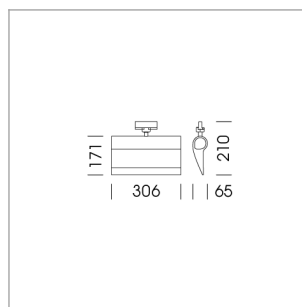

### LIGHT TECHNOLOGY

LED	SMD line
Light colour	835
Luminous flux	2390 lm
System power	28 W
Luminaire Efficiency	85 lm/W
Reflector	WallWash

### LUMINAIRE

Rotation angle	330°
Weight	1.24 kg
Protection rating . class	IP20 . I
Luminaire colour	stratosilver

### OPTIONAL

RAL-colours, NCS-colours (powder coating or wet spraying) on inquiry, surface alloys on inquiry, honeycomb louver

Surface-mounted wallwasher with LED, rated life of the LED L80/B10 > 50000 h, colour rendering index CRI > 80, chromaticity tolerance 3 SDCM (initial), reflector with asymmetrical light distribution pattern, reflector pure aluminium 99,99% in MIRO-Silver®, end caps die-cast aluminium, powder-coated, rotation angle 330°, luminaire housing aluminium extrusion profile, stratosilver