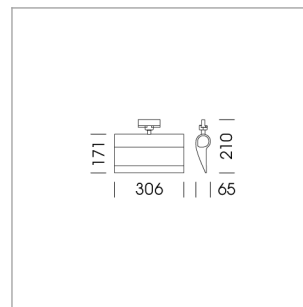

Ontero ID

Article number: 20940006

LIGHT TECHNOLOGY

LED	SMD line
Light colour	835
Luminous flux	2390 lm
System power	28 W
Luminaire Efficiency	85 lm/W
Reflector	WallWash

LUMINAIRE

Rotation angle	330°
Weight	1.24 kg
Protection rating . class	IP20 . I
Luminaire colour	stratosilver

OPCJA

RAL-colours, NCS-colours (powder coating or wet spraying) on inquiry, surface alloys on inquiry, honeycomb louver

Surface-mounted wallwasher with LED, rated life of the LED L80/B10 > 50000 h, colour rendering index CRI > 80, chromaticity tolerance 3 SDCM (initial), reflector with asymmetrical light distribution pattern, reflector pure aluminium 99,99% in MIRO-Silver®, end caps die-cast aluminium, powder-coated, rotation angle 330°, luminaire housing aluminium extrusion profile, stratosilver