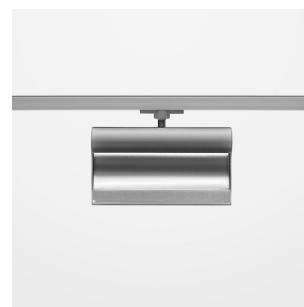

Ontero ID

Article number: 20940007

LIGHT TECHNOLOGY

LED	SMD Line
Light colour	840
Luminous flux	2430 lm
System power	28 W
Luminaire Efficiency	87 lm/W
Reflector	WallWash

LUMINAIRE

Rotation angle	330°
Weight	1.24 kg
Protection rating . class	IP20 . I
Luminaire colour	stratosilver

OPTIONAL

RAL-colours, NCS-colours (powder coating or wet spraying) on inquiry, surface alloys on inquiry, honeycomb louver

Surface-mounted wallwasher with LED, rated life of the LED L80/B10 > 50000 h, colour rendering index CRI > 80, chromaticity tolerance 3 SDCM (initial), reflector with asymmetrical light distribution pattern, reflector pure aluminium 99,99% in MIRO-Silver®, end caps die-cast aluminium, powder-coated, rotation angle 330°, luminaire housing aluminium extrusion profile, stratosilver