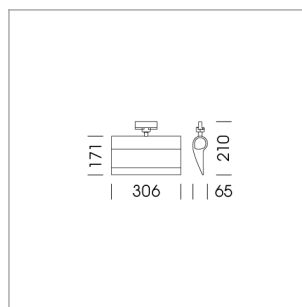

### LIGHT TECHNOLOGY

LED	SMD Line
Light colour	830
Luminous flux	2350 lm
System power	28 W
Luminaire Efficiency	84 lm/W
Reflector	WallWash

### LUMINAIRE

Rotation angle	330°
Weight	1.24 kg
Protection rating . class	IP20 . I
Luminaire colour	stratowhite

### OPTIONEEL

RAL-colours, NCS-colours (powder coating or wet spraying) on inquiry, surface alloys on inquiry, honeycomb louver

Surface-mounted wallwasher with LED, rated life of the LED L80/B10 > 50000 h, colour rendering index CRI > 80, chromaticity tolerance 3 SDCM (initial), reflector with asymmetrical light distribution pattern, reflector pure aluminium 99,99% in MIRO-Silver®, end caps die-cast aluminium, powder-coated, rotation angle 330°, luminaire housing aluminium extrusion profile, stratowhite