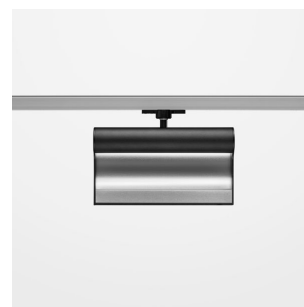

Ontero ID

Article number: 20950001

LIGHT TECHNOLOGY

LED	SMD Line
Light colour	830
Luminous flux	3370 lm
System power	44 W
Luminaire Efficiency	76 lm/W
Reflector	WallWash
Beam angle	

LUMINAIRE

Rotation angle	330°
Weight	1.24 kg
Protection rating . class	IP20 . I
Luminaire colour	stratoblack

OPTIONEEL

RAL-colours, NCS-colours (powder coating or wet spraying) on inquiry, surface alloys on inquiry, honeycomb louver

Surface-mounted wallwasher with LED, rated life of the LED L80/B10 > 50000 h, colour rendering index CRI > 80, chromaticity tolerance 3 SDCM (initial), reflector with asymmetrical light distribution pattern, reflector pure aluminium 99,99% in MIRO-Silver®, end caps die-cast aluminium, powder-coated, rotation angle 330°, luminaire housing aluminium extrusion profile, stratoblack