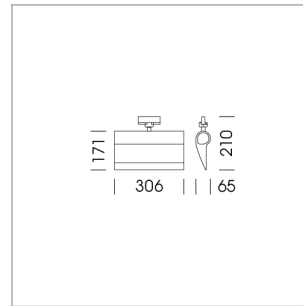

Ontero ID

Article number: 20950003

LIGHT TECHNOLOGY

LED	SMD Line
Light colour	840
Luminous flux	3480 lm
System power	44 W
Luminaire Efficiency	79 lm/W
Reflector	WallWash
Beam angle	

LUMINAIRE

Rotation angle	330°
Weight	1.24 kg
Protection rating . class	IP20 . I
Luminaire colour	stratoblack

OPTIONAL

RAL-colours, NCS-colours (powder coating or wet spraying) on inquiry, surface alloys on inquiry, honeycomb louver

Surface-mounted wallwasher with LED, rated life of the LED L80/B10 > 50000 h, colour rendering index CRI > 80, chromaticity tolerance 3 SDCM (initial), reflector with asymmetrical light distribution pattern, reflector pure aluminium 99,99% in MIRO-Silver®, end caps die-cast aluminium, powder-coated, rotation angle 330°, luminaire housing aluminium extrusion profile, stratoblack