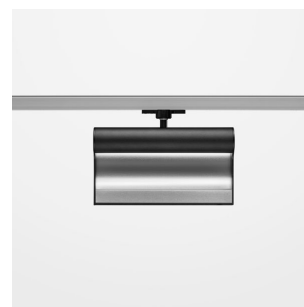

Ontero ID

Article number: 20950004

LIGHT TECHNOLOGY

LED	SMD Line
Light colour	927
Luminous flux	2590 lm
System power	44 W
Luminaire Efficiency	59 lm/W
Reflector	WallWash
Beam angle	

LUMINAIRE

Rotation angle	330°
Weight	1.24 kg
Protection rating . class	IP20 . I
Luminaire colour	stratoblack

OPTIONEEL

RAL-colours, NCS-colours (powder coating or wet spraying) on inquiry, surface alloys on inquiry, honeycomb louver

Surface-mounted wallwasher with LED, rated life of the LED L80/B10 > 50000 h, colour rendering index CRI > 90, chromaticity tolerance 3 SDCM (initial), reflector with asymmetrical light distribution pattern, reflector pure aluminium 99,99% in MIRO-Silver®, end caps die-cast aluminium, powder-coated, rotation angle 330°, luminaire housing aluminium extrusion profile, stratoblack