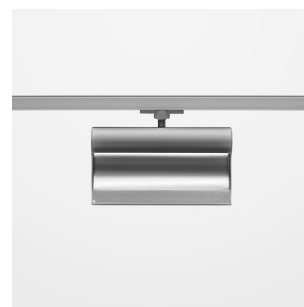

Ontero ID

Article number: 20950007

LIGHT TECHNOLOGY

LED	SMD Line
Light colour	840
Luminous flux	3480 lm
System power	44 W
Luminaire Efficiency	79 lm/W
Reflector	WallWash
Beam angle	

LUMINAIRE

Rotation angle	330°
Weight	1.24 kg
Protection rating . class	IP20 . I
Luminaire colour	stratosilver

OPTIONEEL

RAL-colours, NCS-colours (powder coating or wet spraying) on inquiry, surface alloys on inquiry, honeycomb louver

Surface-mounted wallwasher with LED, rated life of the LED L80/B10 > 50000 h, colour rendering index CRI > 80, chromaticity tolerance 3 SDCM (initial), reflector with asymmetrical light distribution pattern, reflector pure aluminium 99,99% in MIRO-Silver®, end caps die-cast aluminium, powder-coated, rotation angle 330°, luminaire housing aluminium extrusion profile, stratosilver