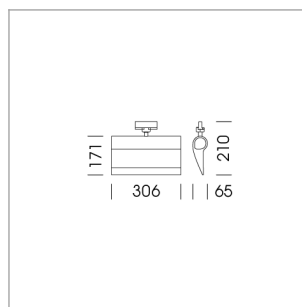

### LIGHT TECHNOLOGY

LED	SMD Line
Light colour	830
Luminous flux	2350 lm
System power	28 W
Luminaire Efficiency	84 lm/W
Reflector	WallWash
Beam angle	

### LUMINAIRE

Rotation angle	330°
Weight	1.24 kg
Protection rating . class	IP20 . I
Luminaire colour	stratowhite

### OPTIONAL

RAL-colours, NCS-colours (powder coating or wet spraying) on inquiry, surface alloys on inquiry, honeycomb louver

Surface-mounted wallwasher with LED, rated life of the LED L80/B10 > 50000 h, colour rendering index CRI > 80, chromaticity tolerance 3 SDCM (initial), reflector with asymmetrical light distribution pattern, reflector pure aluminium 99,99% in MIRO-Silver®, end caps die-cast aluminium, powder-coated, rotation angle 330°, luminaire housing aluminium extrusion profile, stratowhite