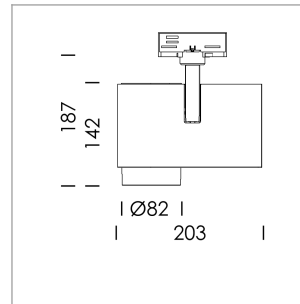

Ontero ID

Article number: 20620044

LIGHT TECHNOLOGY

LED	COB
Light colour	Fish-Seafood
Luminous flux	1590 lm
System power	23 W
Luminaire Efficiency	68 lm/W
Reflector	Spot
Beam angle	20°

LUMINAIRE

Rotation angle	330°
Swivel angle	90°
Weight	1.3 kg
Protection rating . class	IP 20 . I
Luminaire colour	stratoblack

OPTIONAL

RAL-colours, NCS-colours (powder coating or wet spraying) on inquiry, surface alloys on inquiry, honeycomb louver

Surface-mounted luminaire with LED, rated life of the LED L80/B10 > 50000 h, chromaticity tolerance 2 SDCM (initial), LED hybrid technology, 3D silicone lens to reduce the proportion of scattered light, reflector with circular light distribution pattern, reflector pure aluminium 99,99% in MIRO-Silver®, segmented and faceted, exchangeable reflector unit in high-sheen black plastic, with glass cover, rotation angle 330°, swivel angle 90°, luminaire housing die-cast aluminium, powder-coated, stratoblack

1.0 m	0.34	9674.5
2.0 m	0.68	2418.6
3.0 m	1.02	1074.9
4.0 m	1.36	604.7
5.0 m	1.70	387.0
	Ø (m)	E0(0°) [lx]