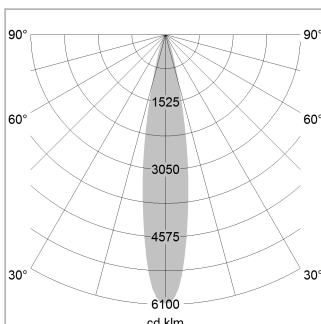

Ontero ID

Article number: 20620044

LIGHT TECHNOLOGY

LED	COB
Light colour	Fish-Seafood
Luminous flux	1590 lm
System power	23 W
Luminaire Efficiency	68 lm/W
Reflector	Spot
Beam angle	20°

LUMINAIRE

Rotation angle	330°
Swivel angle	90°
Weight	1.3 kg
Protection rating . class	IP 20 . I
Luminaire colour	stratoblack

OPTIONAL

RAL-colours, NCS-colours (powder coating or wet spraying) on inquiry, surface alloys on inquiry, honeycomb louver

Surface-mounted luminaire with LED, rated life of the LED L80/B10 > 50000 h, chromaticity tolerance 2 SDCM (initial), LED hybrid technology, 3D silicone lens to reduce the proportion of scattered light, reflector with circular light distribution pattern, reflector pure aluminium 99,99% in MIRO-Silver®, segmented and faceted, exchangeable reflector unit in high-sheen black plastic, with glass cover, rotation angle 330°, swivel angle 90°, luminaire housing die-cast aluminium, powder-coated, stratoblack

1.0 m	0.34	9674.5
2.0 m	0.68	2418.6
3.0 m	1.02	1074.9
4.0 m	1.36	604.7
5.0 m	1.70	387.0
	Ø (m)	E0(0°) [lx]